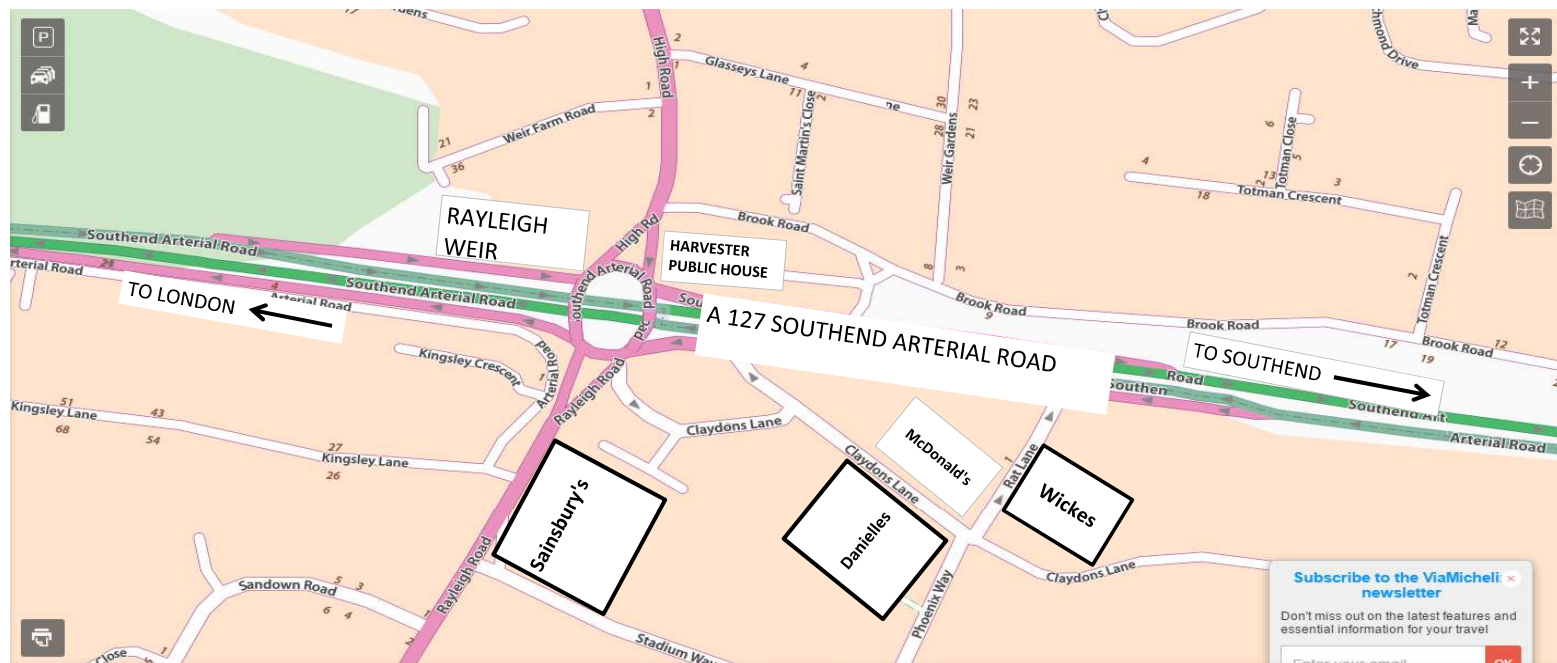

Prices correct as at 04.03.24 may be subject to change

04.03.24

**Opening hours are:  
Monday to Saturday 9.00am-5.00pm**

**Unit 5 B  
Claydons Lane, Rayleigh SS6 7UP:**

Subscribe to the ViaMichelin newsletter